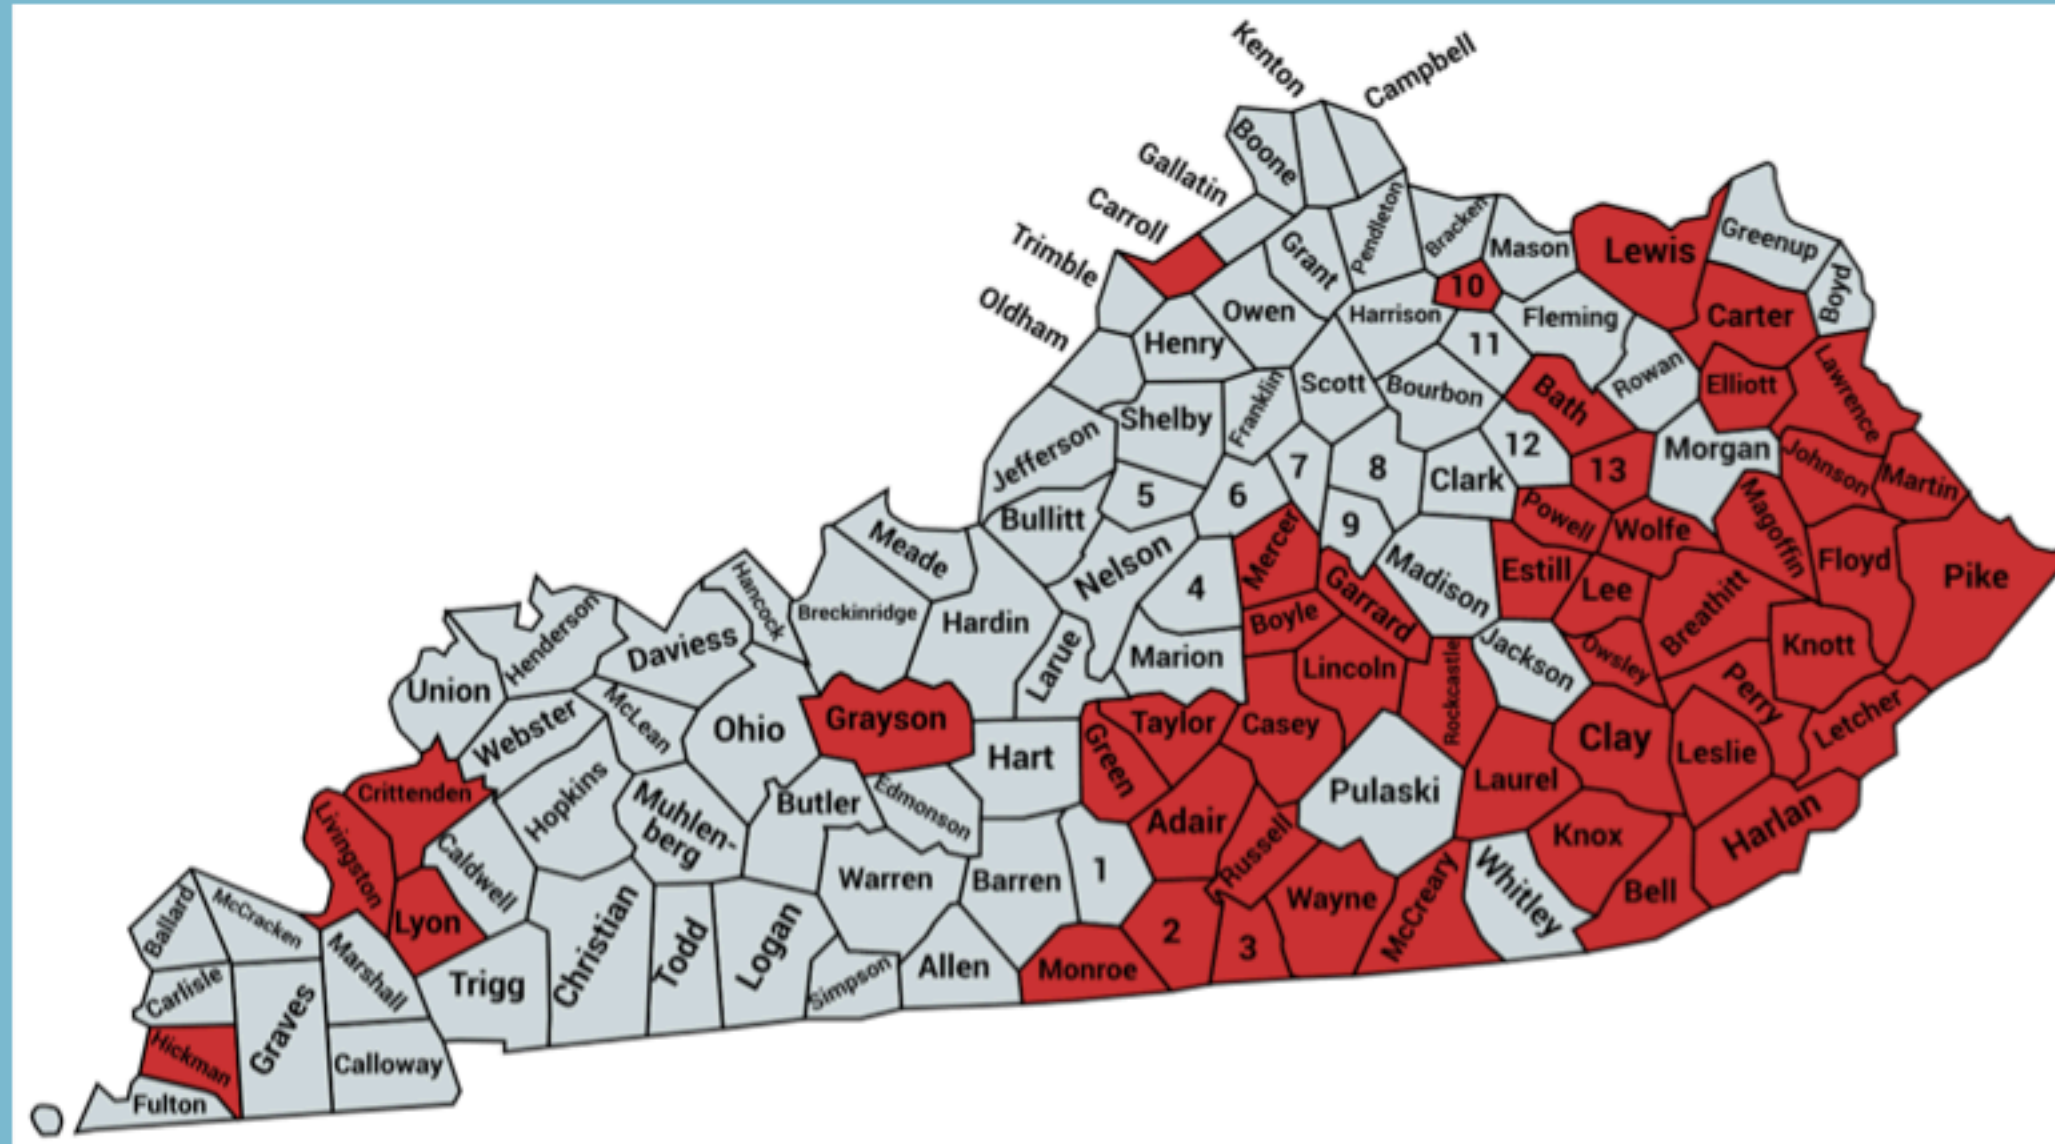

KENTUCKY TARGET COUNTIES

Adair (19,215)
 Bath (12,383)
 Bell (26,569)
 Boyle (30,100)
 Breathitt (12,726)
 Carroll (10,737)
 Carter (27,004)
 Casey (15,888)
 Clay (20,105)
 Clinton (10,206)
 Cumberland (6,659)
 Crittenden (9,154)
 Elliott (7,508)
 Estill (14,198)
 Floyd (35,845)
 Garrard (17,560)
 Grayson (26,321)
 Green (11,049)
 Harlan (26,409)
 Hickman (4,421)
 Johnson (22,386)
 Knott (15,126)

Knox (31,304)
 Laurel (60,669)
 Lawrence (15,571)
 Lee (7,033)
 Leslie (10,143)
 Letcher (21,899)
 Lewis (13,257)
 Lincoln (24,644)
 Livingston (9,288)
 Lyon (8,268)
 McCreary (17,408)
 Magoffin (12,362)
 Martin (11,323)
 Menifee (6,451)
 Mercer (21,774)
 Monroe (10,718)
 Owsley (4,472)
 Perry (26,092)
 Pike (58,402)
 Powell (12,442)
 Robertson (2,135)
 Rockcastle (16,750)
 Russell (17,821)
 Taylor (25,549)
 Wayne (20,468)
 Wolfe (7,177)